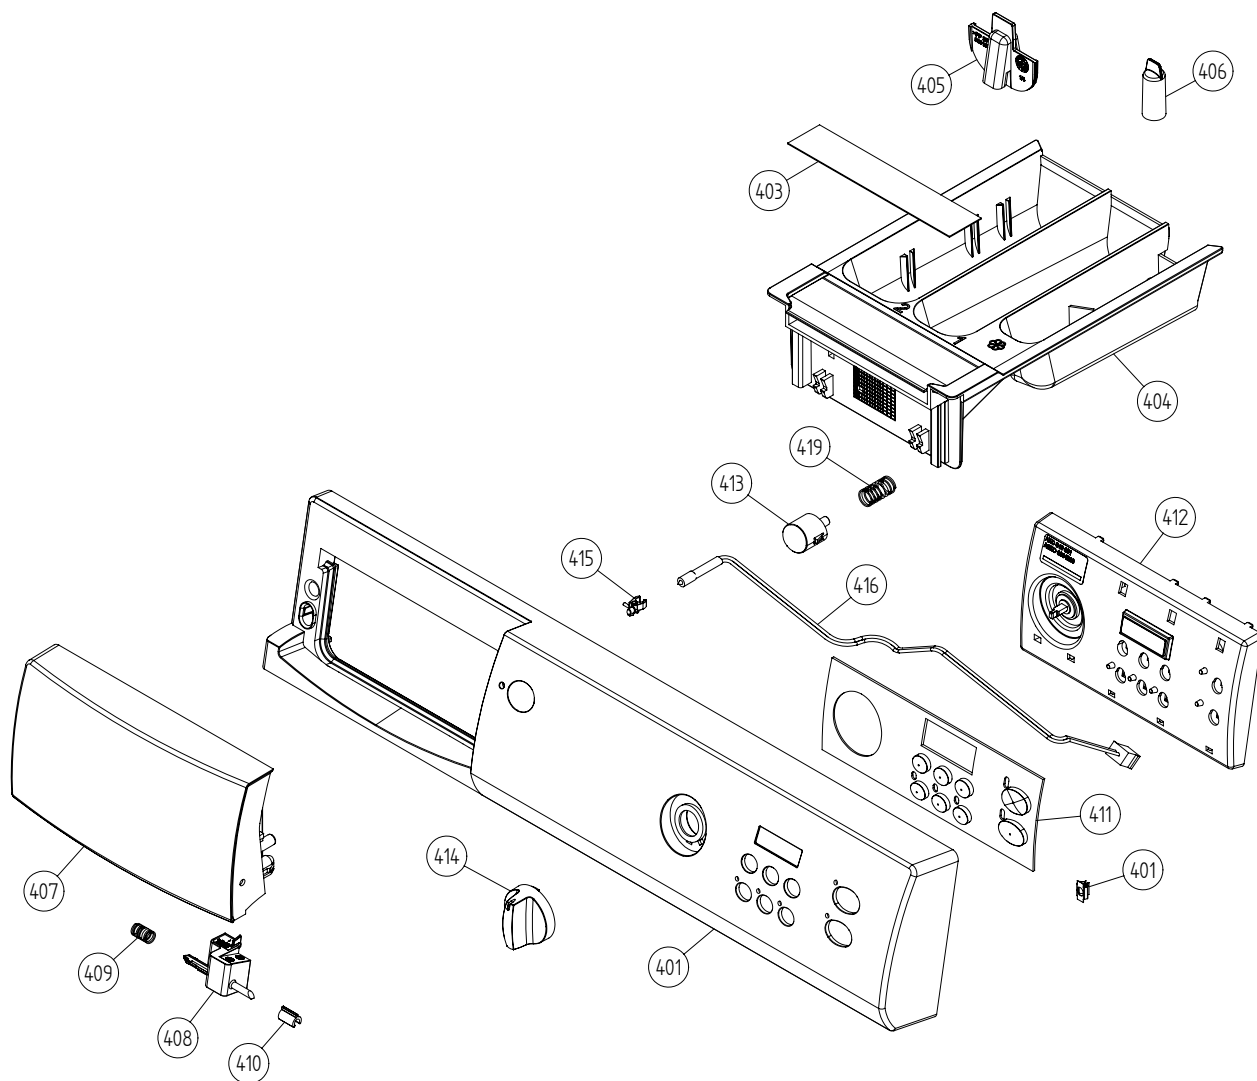

Control panel

ASKO, W6461 US - White (WM50)

Pos	Spare part No.	Description	Qty	Comment
401	8076794-0-UL	PANEL W.HANDLE W6461 ASKO US	1 Pcs	
401-a	8901591	BINDING CLIP SCO 5740	4 Pcs	
403	8076556-49	PLATE PROG.INFO WASHERS US/CA	1 Pcs	
403	8076660-49	PLATE PROG.INFO WM F. US FR/ES	1 Pcs	
404	8061630	DETERGENT COMP WM20	1 Pcs	
405	8061633	DIVIDER DETERGENT COMP	1 Pcs	
406	8061634	SIPHON WM20	1 Pcs	
407	8061846-0-UL	HANDLE PANEL MECH WMD20	0 Pcs	
408	8061621-34	SAFETY CATCH HANDLE RED	1 Pcs	
409	8061622	SPRING SAFETY CATCH HANDLE	1 Pcs	
410	8064010	SPACING SLEEVE SAFETY CATCH	1 Pcs	
411	8065515-0	PUSHBUTTONS WITH PRINT WM50	1 Pcs	
412	8064260	DISPLAY UNIT WM50TD30/40 UL4	1 Pcs	
413	8061902-0	PUSHBUTTON MAINSWITCH WMD20	1 Pcs	
414	8064390-0	KNOB WM50TD30/40 WITH PRINT	1 Pcs	
415	8061822	DECOR LENS	1 Pcs	
416	8064068	INDICATION LAMP WM55/66 UL	1 Pcs	
419	8061857	SPRING MAIN SWITCH WMD20	1 Pcs	
490	8076809	INSTRUCT. WM21 ENGLISH US/CA	1 Pcs	
490	8076810	INSTRUCTIONS WM21 FRENCH US/CA	1 Pcs	
490	8076811	INSTRUCT. WM21 SPANISH US/CA	1 Pcs